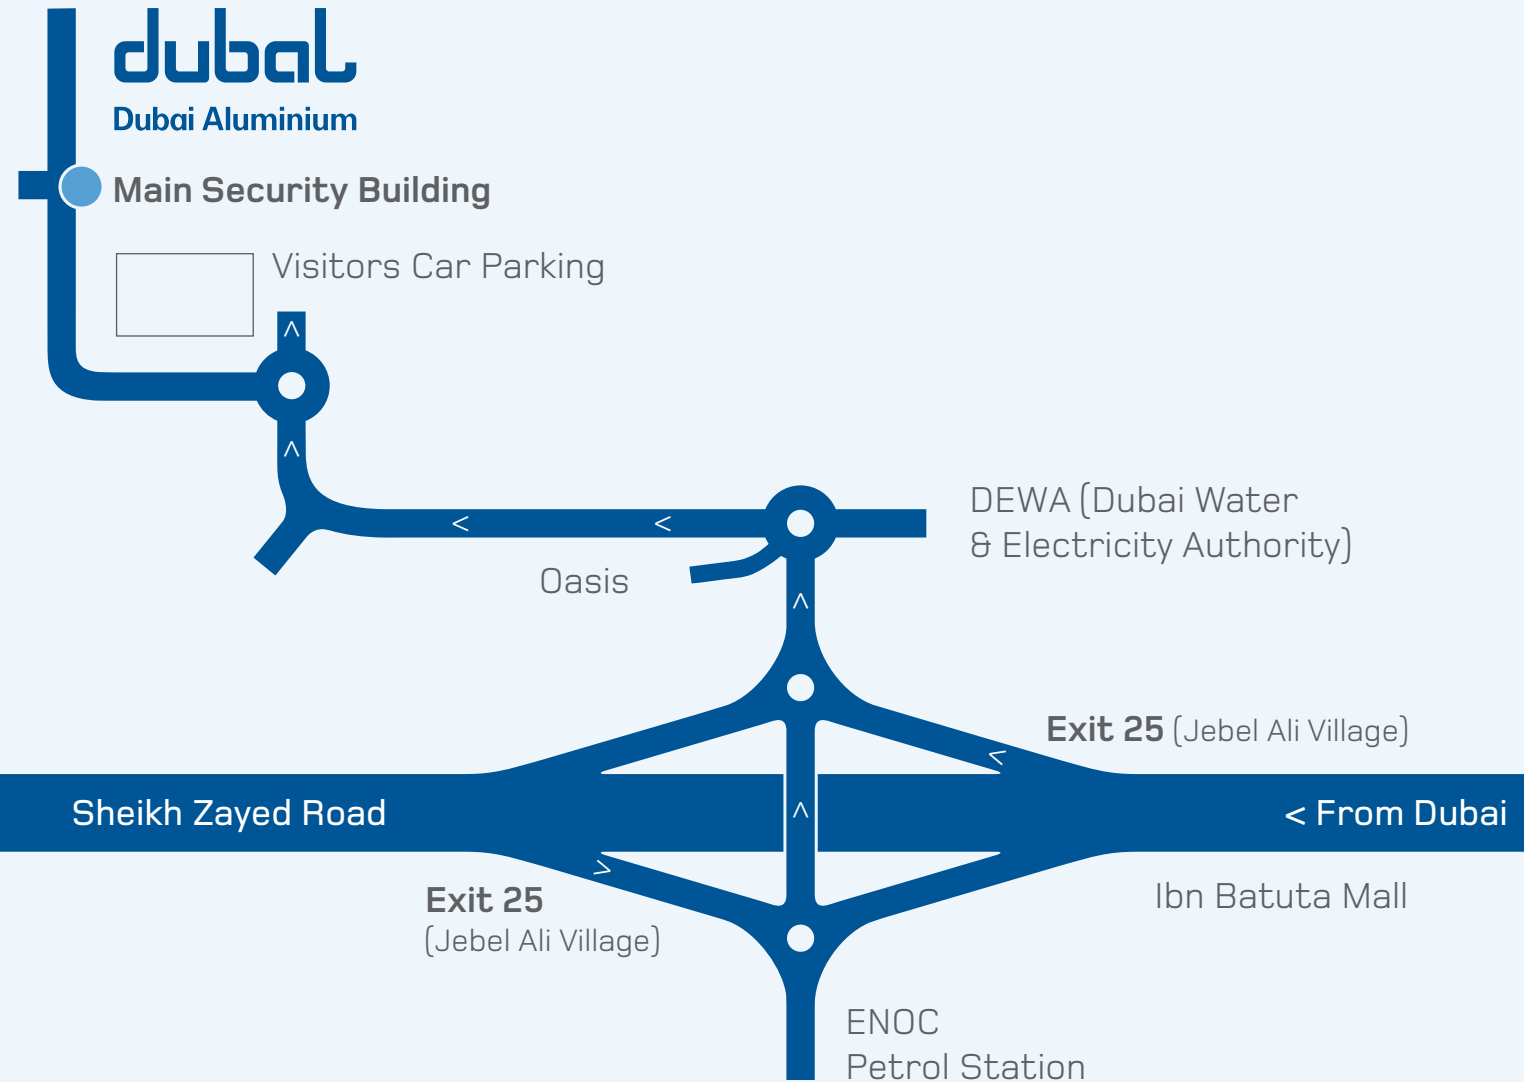

Location Map

Visitor's information

- All visitors must collect a visitor's pass from the DUBAL welcome reception located at the main security building, before proceeding into DUBAL premises.
- In interest of your well-being and safety, visitors with pacemakers or other medical implants must inform the personnel at the reception desk.
- Speed limit in DUBAL is 30km/h.
- Photography is prohibited unless special authorisation is provided.
- For additional information, contact: +971 4 884 6666.